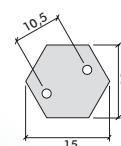

Material aluminium, matt glass
Colours black, white, verdigris - brass, silver, green