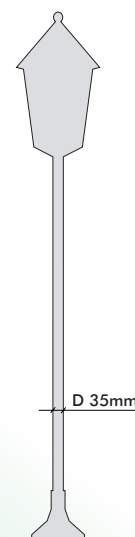

RETRO MIDI

SU-MA

[go to shop](#)

Code K 1018/1/M

E 27
1 x 60W
H x W x D 74 x 20 x 21 cm
IP 23

H - height, W - width, D - depth, Diam. - diameter

Code K 3012/1/M d,g

E 27
1 x 60W
H x W x D 39 x 20 x 27 cm
IP 23

Material aluminium, matt glass

Colours black, white, verdigris - brass, silver, green

RETRO MIDI

SU-MA

go to shop

Code K 1018 M

E 27
1 x 60W
H x W x D 32,5 x 20 x 21 cm

Code K 4011/1 M

E 27
1 x 60W
H x W x D 45 x 20 x 21 cm
IP 23

H - height, W - width, D - depth, Diam. - diameter

Code K 5002/3 M

E 27
1 x 60W
H x W x D 76 x 20 x 21
IP 23

K 5002/3 M

E 27
1 x 60W
76 x 20 x 21
23

K 5002/2 M

E 27
1 x 60W
106 x 20 x 21 cm
23

D 35mm

Material aluminium, matt glass
Colours black, white, verdigris - brass, silver, green