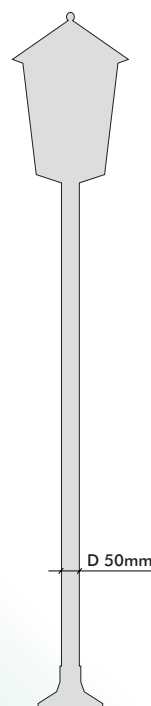

RETRO MAXI

SU-MA

[go to shop](#)

Code K 1018/1/BD

E 27
1 x 100W
H x W x D 89 x 28,5 x 30 cm
IP 23

H - height, W - width, D - depth, Diam. - diameter

Code K 3012/1/BD d,g

E 27
1 x 100W
H x W x D 64 x 28,5 x 46
IP 23

Material aluminium, matt glass

Colours black, white, verdigris - brass, silver, green

RETRO MAXI

SU-MA

go to shop

Code K 1018 BD

E 27
1 x 100W
H x W x D 47 x 28,5 x 30 cm

Code K 4011/1 BD

E 27
1 x 100W
H x W x D 65 x 28,5 x 30 cm
IP 23

H - height, W - width, D - depth, Diam. - diameter

Code K 5002/2/BD 50

E27
1 x 100W
H x W x D 118 x 28,5 x 30
IP 23

Code K 5002/2/BD 50

E27
1 x 100W
H x W x D 118 x 28,5 x 30
IP 23

Code K 5002/1/BD 50

E27
1 x 100W
H x W x D 168 x 28,5 x 30 cm
IP 23

Material aluminium, matt glass
Colours black, white, verdigris - brass, silver, green

RETRO MAXI

SU-MA

go to shop

H - height, W - width, D - depth, Diam. - diameter