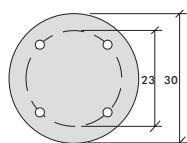

E 27
1 x 100W
H x W x D 65 x 28,5 x 30 cm
IP 23

H - height, W - width, D - depth, Diam. - diameter

Code K 5002/2/BD 50

E27
1 x 100W
H x W x D 118 x 28,5 x 30
IP 23

Code K 5002/2/BD 50

E27
1 x 100W
H x W x D 118 x 28,5 x 30
IP 23

Code K 5002/1/BD 50

E27
1 x 100W
H x W x D 168 x 28,5 x 30 cm
IP 23

Material aluminium, matt glass
Colours black, white, verdigris - brass, silver, green

RETRO MAXI

SU-MA

go to shop

H - height, W - width, D - depth, Diam. - diameter

Code **OGM1**

E 27
1 x 100W
H_{min}/H_{max} 140 / 250 cm
Lampshade 1 x K 1018 BD
IP 23

Code **OGMW1**

E 27
1 x 100W
H_{min}/H_{max} 190 / 270 cm
Lampshade 1 x K 1018 BD
IP 23

Material aluminium, matt glass