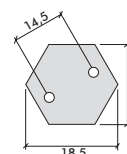

RETRO MAXI

SU-MA

[go to shop](#)

Code K 1018/1/BD

E 27
1 x 100W
H x W x D 89 x 28,5 x 30 cm
IP 23

H - height, W - width, D - depth, Diam. - diameter

Code K 3012/1/BD d,g

E 27
1 x 100W
H x W x D 64 x 28,5 x 46
IP 23

E 27
1 x 100W
H x W x D 65 x 28,5 x 30 cm
IP 23

H - height, W - width, D - depth, Diam. - diameter

Code K 5002/2/BD 50

E27
1 x 100W
H x W x D 118 x 28,5 x 30
IP 23

Code K 5002/2/BD 50

E27
1 x 100W
H x W x D 118 x 28,5 x 30
IP 23

Code K 5002/1/BD 50

E27
1 x 100W
H x W x D 168 x 28,5 x 30 cm
IP 23

Material aluminium, matt glass
Colours black, white, verdigris - brass, silver, green

RETRO MAXI

SU-MA

go to shop

H - height, W - width, D - depth, Diam. - diameter