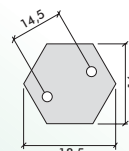

E 27
1 x 60W
H x W x D 55 x 22 x 24 cm
IP 23

H - height, W - width, D - depth, Diam. - diameter

Code K 5002/3

E 27
1 x 60W
H x W x D 87 x 22 x 24 cm
IP 23

Code K 5002/3

E 27
1 x 60W
H x W x D 87 x 22 x 24 cm
IP 23

Code K 5002/2

E 27
1 x 60W
H x W x D 117 x 22 x 24 cm
IP 23

Code K 5002/1

E 27
1 x 60W
H x W x D 168 x 22 x 24 cm
IP 23

Material aluminium, matt glass

Colours black, white, verdigris - brass, silver, green

RETRO CLASSIC

SU-MA

[go to shop](#)

H - height, W - width, D - depth, Diam. - diameter

Code K 3012/P

H x W x D
IP

E 27
1 x 60W
45 x 26 x 14 cm
23

Code K 3012/P SZ

H x W x D
IP

E27
1 x 60W
26,5 x 28,5 x 13 cm
44

Material aluminium, matt glass

Colours black, white, verdigris - brass, silver, green

RETRO CLASSIC

SU-MA

go to shop

H - height, W - width, D - depth, Diam. - diameter