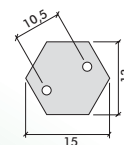

RETRO CLASSIC II

SU-MA

[go to shop](#)

Code K 1018/D H

H x W x D
IP

E 27
1 x 60W
81 x 20 x 23 cm
23

H - height, W - width, D - depth, Diam. - diameter

Code K 3012/1/D H d,g

E 27
1 x 60W
H x W x D 40 x 20 x 23 cm

Code K 4011/1 H

E 27
1 x 60W
H x W x D 51 x 20 x 23 cm
IP 23

H - height, W - width, D - depth, Diam. - diameter

Code K 5002/3 H

E 27
1 x 60W
H x W x D 113 x 20 x 23
IP 23

Code K 5002/3 H

E 27
1 x 60W
H x W x D 83 x 20 x 23
IP 23

Code K 5002/2 H

E 27
1 x 60W
H x W x D 113 x 20 x 23
IP 23

Code K 5002/1 H

E 27
1 x 60W
H x W x D 164 x 20 x 23 cm
IP 23

Material | aluminium, matt glass
Colours | black, white, verdigris - brass, silver, green