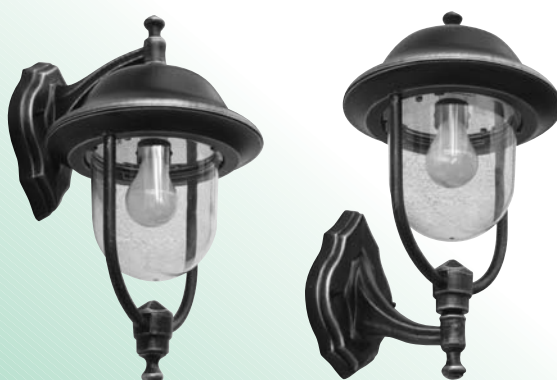

Code K 1018/1/0

E27
1 x 60W
H x Diam.
IP 80 x 25 cm
43

H - height, W - width, D - depth, Diam. - diameter

Code K 3012/1/O d,g

E27
1 x 60W
H x W x D
IP 44 x 25 x 29
43

Material aluminium, lampshade - polycarbonate
Colours black, white, verdigris - brass, silver, green

Code K 1018 O

E 27
1 x 60W
H x Diam. 39 x 25 cm

Code K 4011/1/O

E 27
1 x 60W
H x Diam. 55 x 25 cm
IP 43

H - height, W - width, D - depth, Diam. - diameter

Code K 5002/2/O

Code K 5002/3/O

Code K 5002/2/O

Code K 5002/1/O

E 27
1 x 60W
H x Diam. 117 x 25
IP 43

E 27
1 x 60W
H x Diam. 87 x 25
IP 43

E 27
1 x 60W
H x Diam. 117 x 25
IP 43

E 27
1 x 60W
H x Diam. 167 x 25 cm
IP 43

Material | aluminium, lampshade - polycarbonate
Colours | black, white, verdigris - brass, silver, green

Material | aluminium, lampshade - polycarbonate
Colours | black, white, verdigris - brass, silver, green