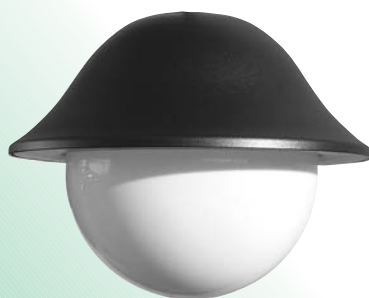

# PRINCE MAX

SU-MA

go to shop

Code K 1018 O-BD

E 27  
1 x 60W  
H x Diam. 30 x 35 cm

H - height, W - width, D - depth, Diam. - diameter

Code K 3012/1/O-BD

E27  
1 x 60W  
H x W x D 32 x 35 x 55 cm  
IP 43

Code K 1018/1/O-BD

E 27  
1 x 60W  
H x Diam. 80 x 35 cm  
IP 43

Material | aluminium, lampshade - polymethacrylate  
Colours | black, lampshades - white, transparent - smoked

# PRINCE MAX

SU-MA

go to shop

H - height, W - width, D - depth, Diam. - diameter

Code OGMW2 O-BD

E 27  
2 x 60W  
H 310 cm (option: height can be changed based on client's order)  
Lampshade 2 x K 1018 O-BD  
IP 43

Code OGMW3 O-BD

E 27  
3 x 60W  
H 310 cm (option: height can be changed based on client's order)  
Lampshade 3 x K 1018 O-BD  
IP 43

Material aluminium, lampshade - polymethacrylate  
Colours black, lampshades - white, transparent - smoked