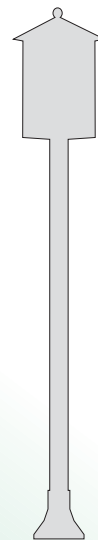

# CORDOBA II

SU-MA

go to shop

Code K 1018 TD

H x Diam  
E 27  
1 x 60W  
23 x 20 cm

H - height, W - width, D - depth, Diam. - diameter

Code K 3012/1/TD

H x W x D  
E27  
1 x 60W  
34 x 20 x 24,5 cm  
IP 23

Code K 1018/1/TD

H x Diam  
E 27  
1 x 60W  
64 x 20 cm  
IP 23

Material | aluminium, sand glass

Colours | black, patina - brass, silver, green

# CORDOBA II

SU-MA

go to shop

Code K 4011/1 TD

H x Diam  
IP  
E 27  
1 x 60W  
41 x 20 cm  
23

H - height, W - width, D - depth, Diam. - diameter

Code K 5002/3 TD

H x Diam  
IP  
E 27  
1 x 60W  
71 x 20  
23

Code K 5002/3 TD

H x Diam  
IP  
E 27  
1 x 60W  
71 x 20  
23

Code K 5002/2 TD

H x Diam  
IP  
E 27  
1 x 60W  
101 x 20 cm  
23

Material | aluminium, sand glass  
Colours | black, patina - brass, silver, green