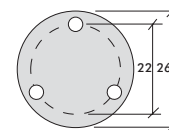

Code K 1018/1/TD

H x Diam  
E 27  
1 x 60W  
64 x 20 cm  
IP 23

Material | aluminium, sand glass

Colours | black, patina - brass, silver, green

Code K 5002/3 TD

H x Diam  
IP  
E 27  
1 x 60W  
71 x 20  
23

Code K 5002/2 TD

H x Diam  
IP  
E 27  
1 x 60W  
101 x 20 cm  
23

Material | aluminium, sand glass  
Colours | black, patina - brass, silver, green

# CORDOBA II

SU-MA

go to shop

H - height, W - width, D - depth, Diam. - diameter

Code OGMW2 TD

E 27  
2 x 60W  
H<sub>min</sub>/H<sub>max</sub> 165 / 260 cm  
Lampshade 2 x K 1018 TD  
IP 23

Code OGMW3 TD

E 27  
3 x 60W  
H<sub>min</sub>/H<sub>max</sub> 165 / 260 cm  
Lampshade 3 x K 1018 TD  
IP 23