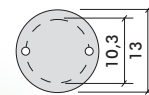

Code K 1018/1/TD

H x Diam  
E 27  
1 x 60W  
64 x 20 cm  
IP 23

Material | aluminium, sand glass

Colours | black, patina - brass, silver, green

# CORDOBA II

SU-MA

go to shop

Code K 4011/1 TD

H x Diam  
IP  
E 27  
1 x 60W  
41 x 20 cm  
23

H - height, W - width, D - depth, Diam. - diameter

Code K 5002/3 TD

H x Diam  
IP  
E 27  
1 x 60W  
71 x 20  
23

Code K 5002/3 TD

H x Diam  
IP  
E 27  
1 x 60W  
71 x 20  
23

Code K 5002/2 TD

H x Diam  
IP  
E 27  
1 x 60W  
101 x 20 cm  
23

Material | aluminium, sand glass  
Colours | black, patina - brass, silver, green

# CORDOBA II

SU-MA

go to shop

H - height, W - width, D - depth, Diam. - diameter

Code OGMW2 TD

E 27  
2 x 60W  
H<sub>min</sub>/H<sub>max</sub> 165 / 260 cm  
Lampshade 2 x K 1018 TD  
IP 23

Code OGMW3 TD

E 27  
3 x 60W  
H<sub>min</sub>/H<sub>max</sub> 165 / 260 cm  
Lampshade 3 x K 1018 TD  
IP 23